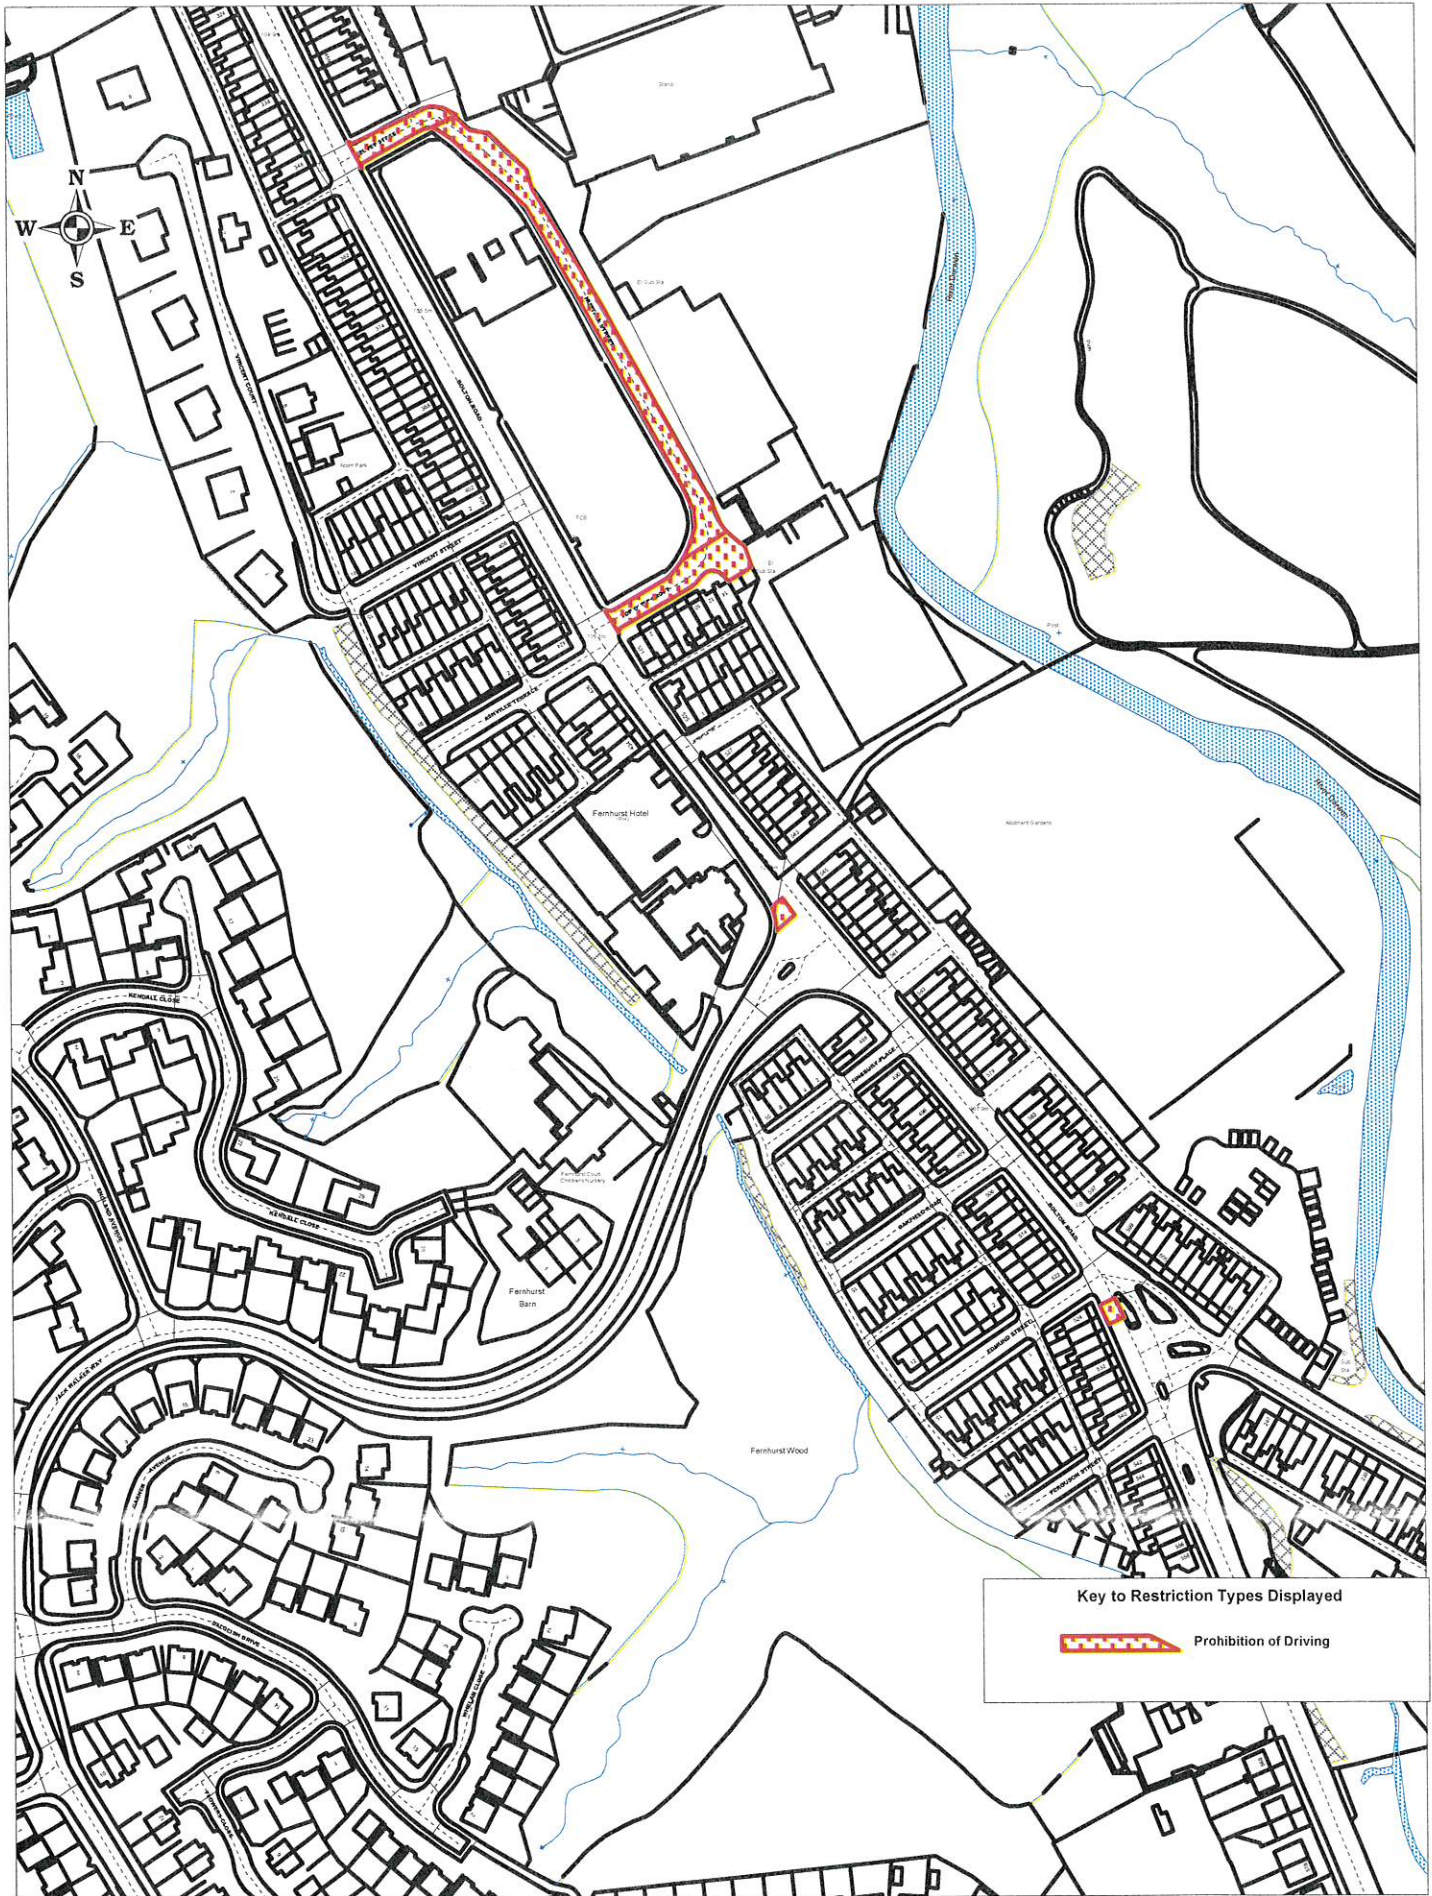

Key to Restriction Types Displayed

-  Prohibition of Driving
-  Coach Parking 7am - 11pm Event Day only

SCALE	1 : 2000
DATE	23/08/2018
DRAWING No.	
DRAWN BY	
CHECKED BY	

© Crown copyright and database rights 2017.

SCALE	1 : 2500
DATE	28/08/2018
DRAWING No.	
DRAWN BY	
CHECKED BY	

Ewood Experimental Licence No. 100018493
Matchday Order